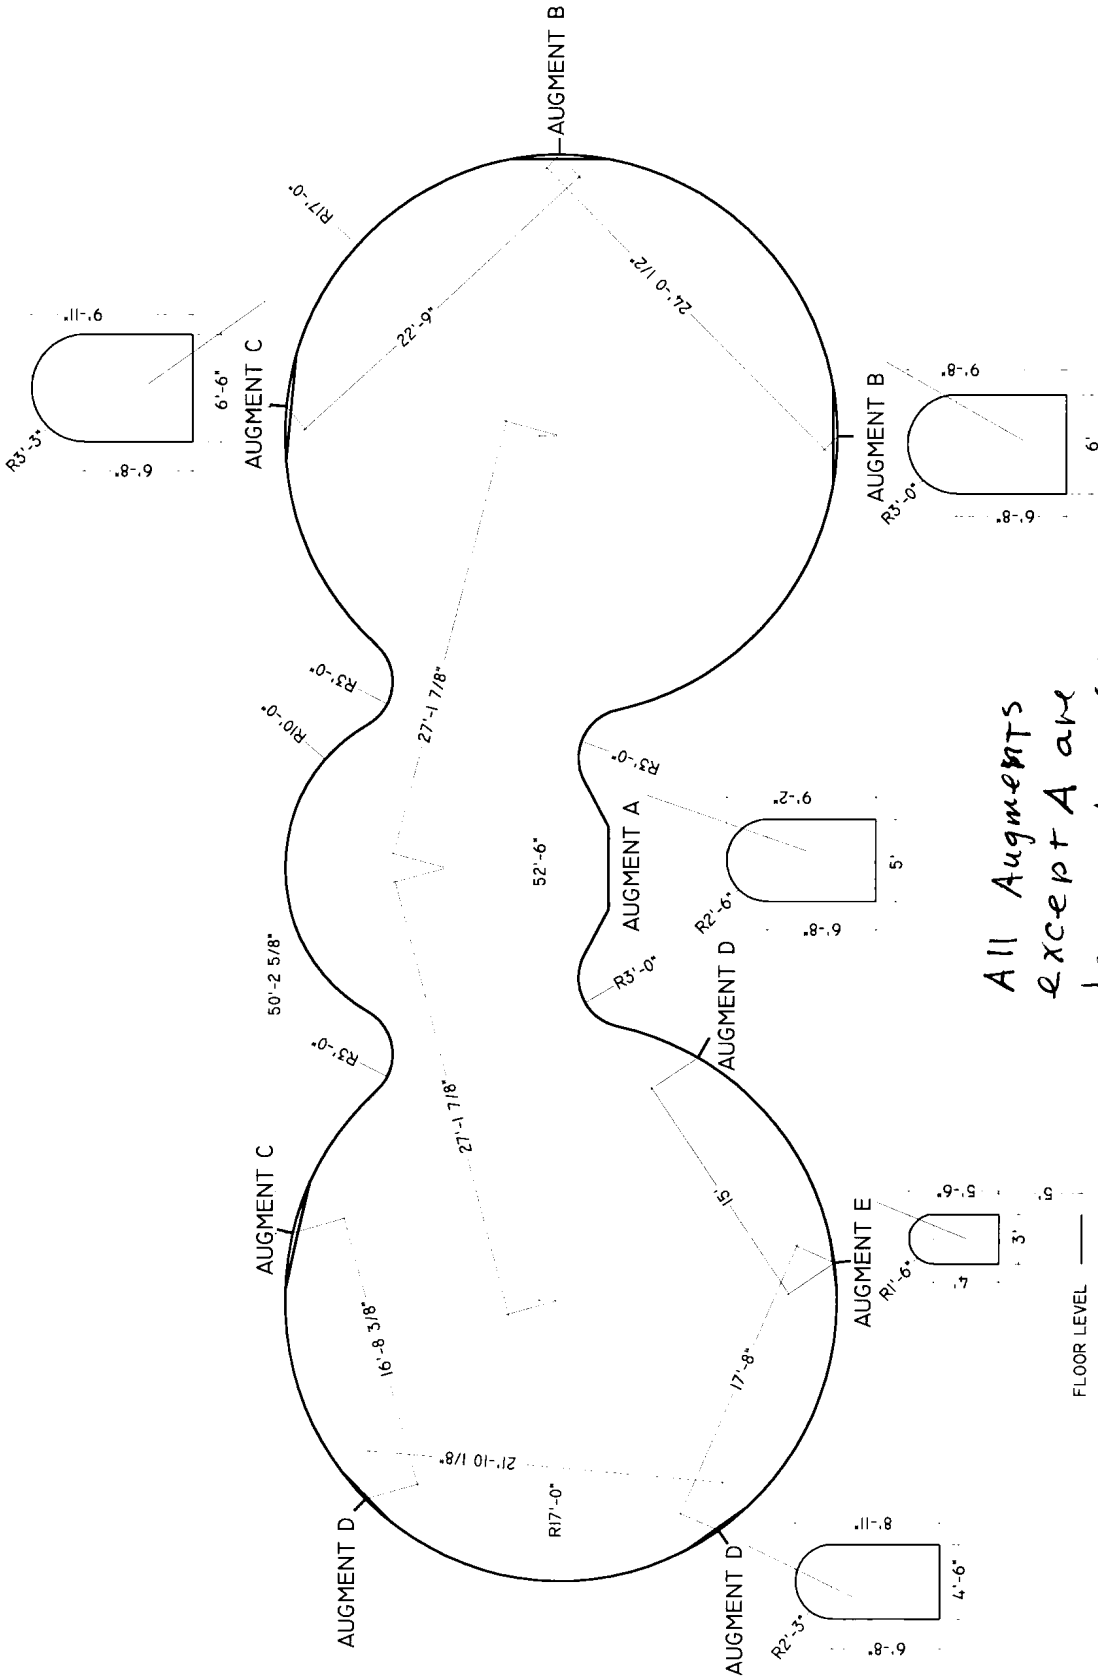

MONOLITHIC DOME INSTITUTE
177 Dome Park Place, Italy, TX 76651
972-483-7423
21 July 2005
Great Lakes Dome Company - Triple Dome

All Augments
 except A are
 designed to fit
 inside of the circle.

FLOOR LEVEL ———